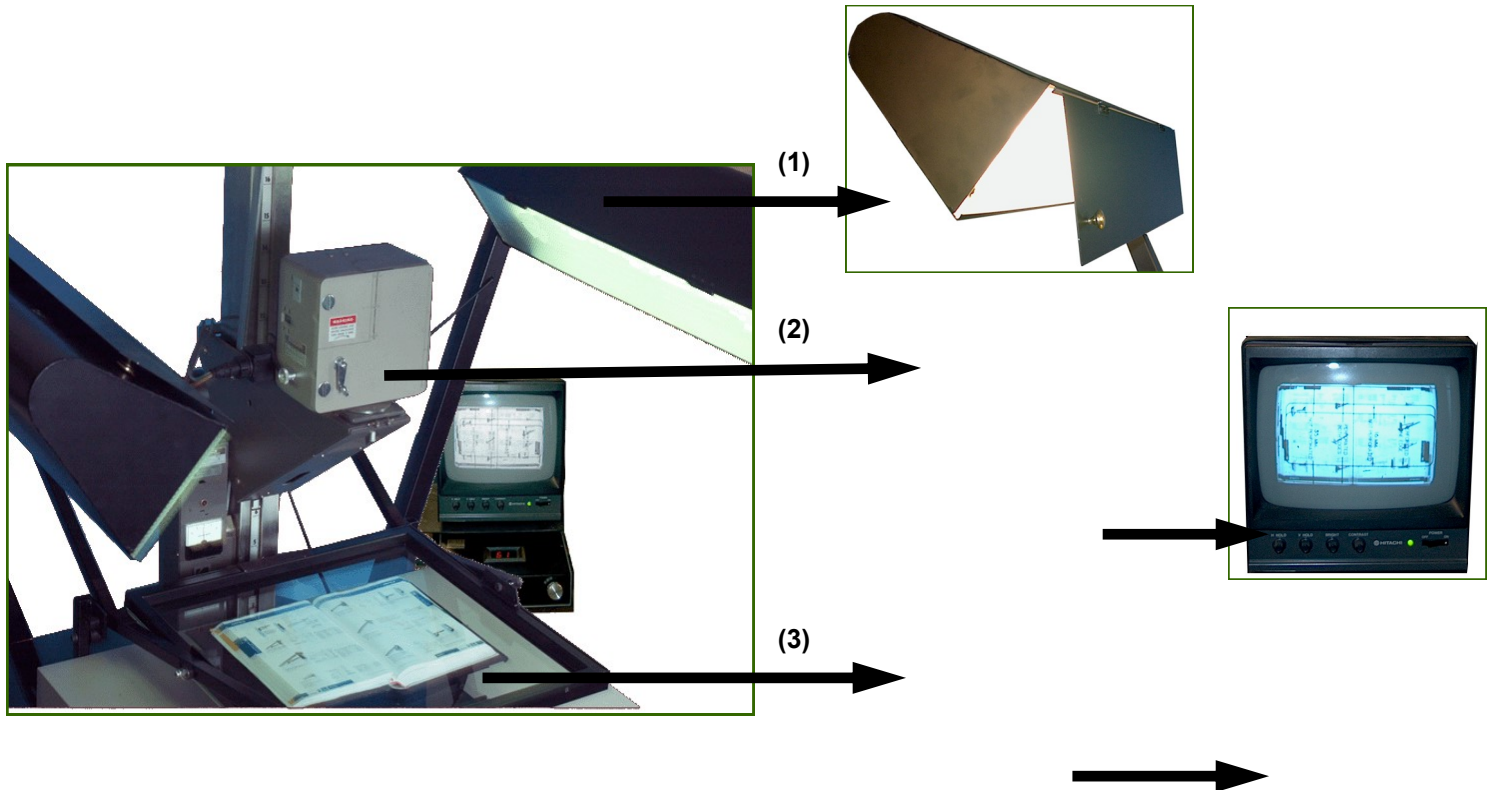

MRD CAMERA UPGRADES

ICAM BRINGS THE MRD INTO THE 21ST CENTURY

- (1) **High frequency cold fluorescent lighting** has the following benefits:-
 - a) Lower working light levels. 'Natural Colour' balance.
 - b) Prolonged lamp life and reduced power consumption.
 - b) Cooler temperatures for both operator and documents. No light 'flicker'. Negligible I.R. or U.V.
 - c) Better contrast and reduced glare gives improved resolution.
 - d) Fully controllable, using existing MRD light sensor and a digital display.
 - e) Includes diffusers and shutters.
- (2) **Through the lens video document alignment.**
Removes the finder light function and replaces it with constant display of the document on a video monitor. The integral masking and pull through functions remain fully operational.
- (3) **Counter balanced top glass, book cradle and integrated book shuttle.**
This low profile unit provides convenient and gentle book handling with the option of a side to side book shuttle for the single page capture of larger volumes and newspapers.